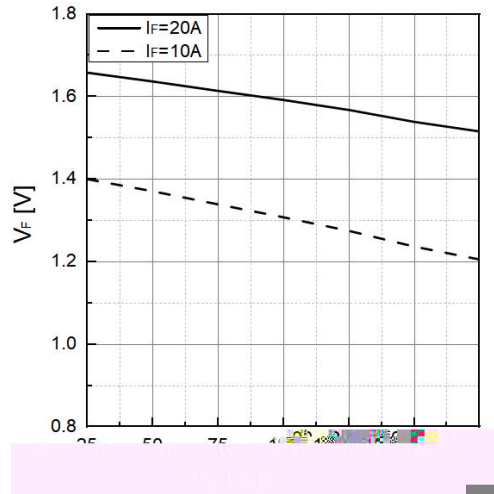

Key performance:

-
- n iect n
-

Features:

-
-

Symbol	Parameter	Test condition	Values			Unit
			Min.	Typ.	Max.	

Symbol

Parameter

Text

Typical performance characteristics

Typical performance characteristics

Typical performance characteristics

Disclaimer

LVF

WWB/ (