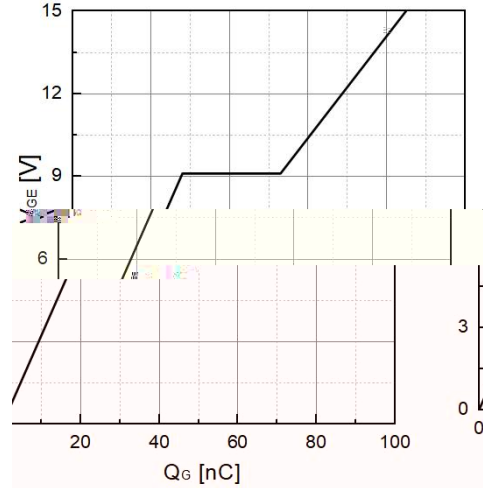

Typical performance characteristics