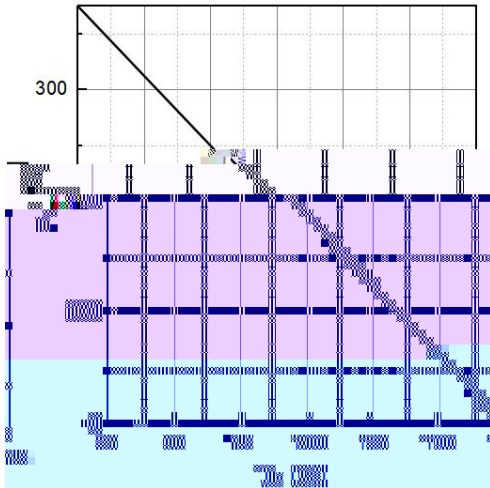

Key performance:

-
- n iect n
-

Features:

-
-

Symbol	Parameter	Test condition	Values			Unit
			Min.	Typ.	Max.	

Symbol

Parameter

Text

Typical performance characteristics

Typical performance characteristics

Typical performance characteristics

Disclaimer

LVF

WWB/ (