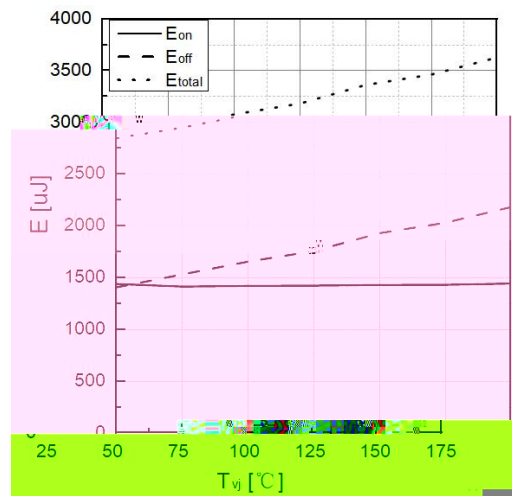

Key performance:

-
- n iect n
-

Features:

-
-

Symbol	Parameter	Test condition	Values			Unit
			Min.	Typ.	Max.	

Symbol

Parameter

Text

Typical performance characteristics

Typical performance characteristics

Typical performance characteristics

Disclaimer

LVF

WWB/ (