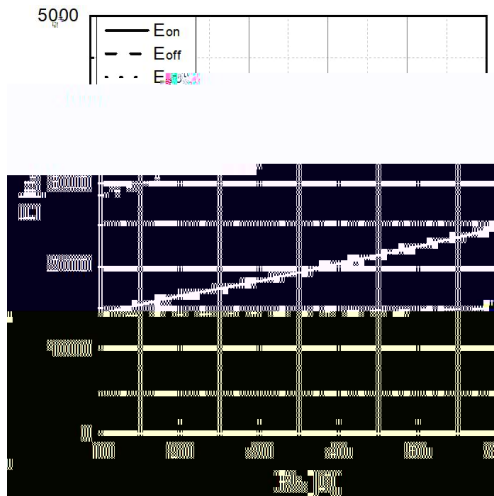

Key performance:

-
- n iect n
-

Features:

-
-

Symbol	Parameter	Test condition	Values			Unit
			Min.	Typ.	Max.	

Symbol

Parameter

Text

Typical performance characteristics

Typical performance characteristics

Typical performance characteristics

Disclaimer

LVF

WWB/ (