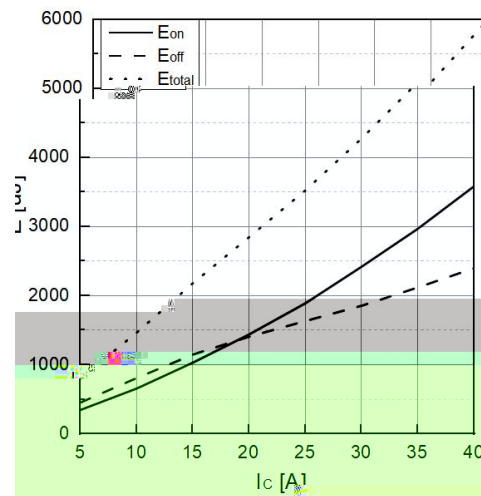

Key performance:

-
- n iect n
-

Features:

-
-

Symbol	Parameter	Test condition	Values			Unit
			Min.	Typ.	Max.	

Symbol

Parameter

Text

Typical performance characteristics

Typical performance characteristics

Typical performance characteristics

Disclaimer

LVF

WWB/ (