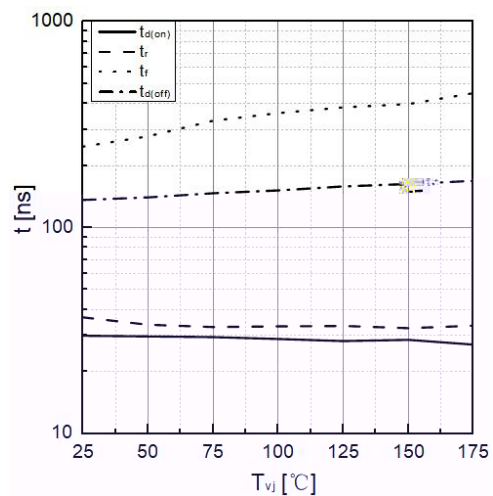

Key performance:

-
- n iect n
-

Features:

-
-

Symbol	Parameter	Test condition	Values			Unit
			Min.	Typ.	Max.	

Symbol

Parameter

Text

Typical performance characteristics

Typical performance characteristics

Typical performance characteristics

Disclaimer

LVF

WWB/ (