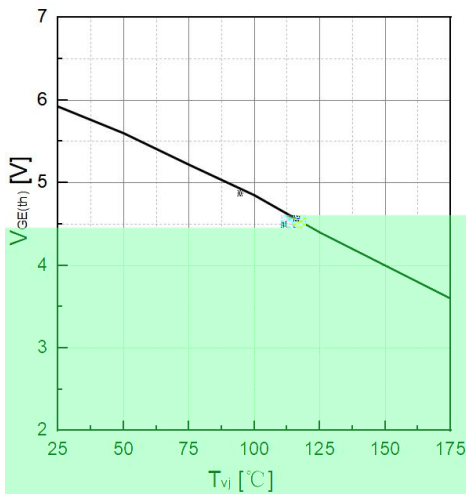

Key performance:

-
- n iect n
-

Features:

-
-

Symbol	Parameter	Test condition	Values			Unit
			Min.	Typ.	Max.	

Symbol

Parameter

Text

Typical performance characteristics

Typical performance characteristics

Typical performance characteristics

Disclaimer

LVF

WWB/ (