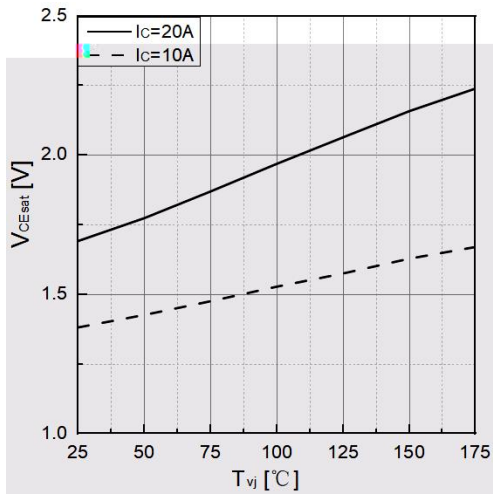

Key performance:

-
- n iect n
-

Features:

-
-

Symbol	Parameter	Test condition	Values			Unit
			Min.	Typ.	Max.	

Symbol

Parameter

Text

Typical performance characteristics

Typical performance characteristics

Typical performance characteristics

Disclaimer

LVF

WWB/ (