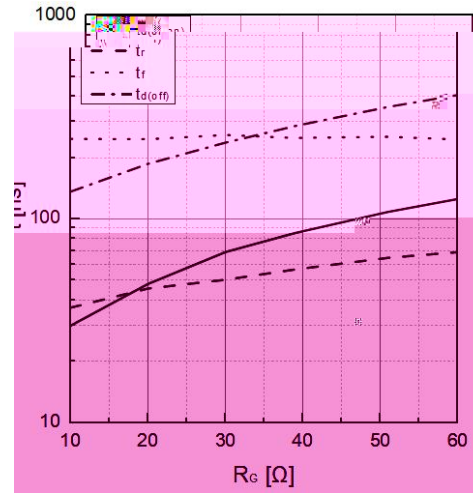

Key performance:

-
- n iect n
-

Features:

-
-

Symbol	Parameter	Test condition	Values			Unit
			Min.	Typ.	Max.	

Symbol

Parameter

Text

Typical performance characteristics

Typical performance characteristics

Typical performance characteristics

Disclaimer

LVF

WWB/ (