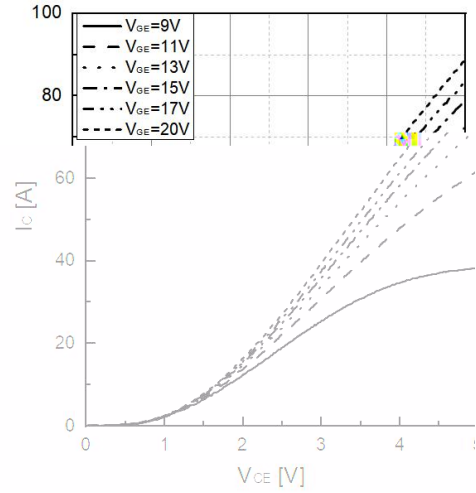

Key performance:

-
- n iect n
-

Features:

-
-

Symbol	Parameter	Test condition	Values			Unit
			Min.	Typ.	Max.	

Symbol

Parameter

Text

Typical performance characteristics

Typical performance characteristics

Typical performance characteristics

Disclaimer

LVF

WWB/ (