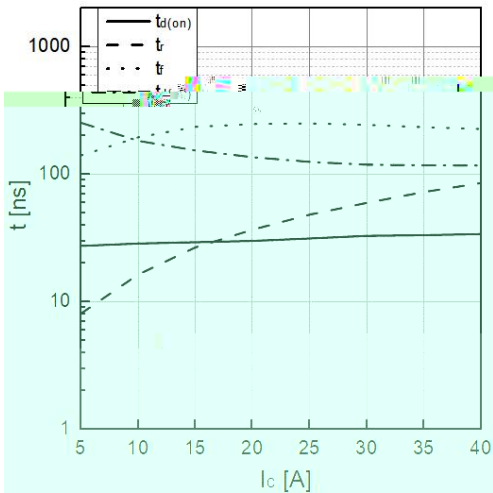

Key performance:

-
- n iect n
-

Features:

-
-

Symbol	Parameter	Test condition	Values			Unit
			Min.	Typ.	Max.	

Symbol

Parameter

Text

Typical performance characteristics

Typical performance characteristics

Typical performance characteristics

Disclaimer

LVF

WWB/ (