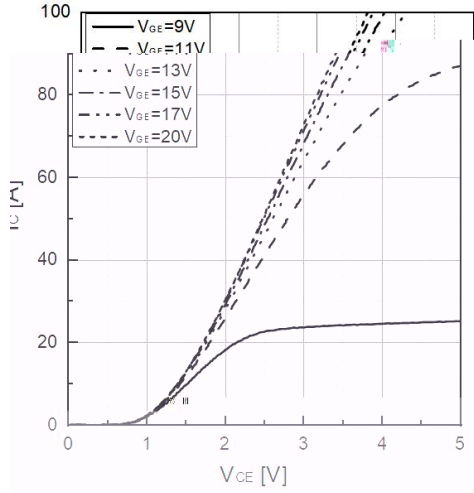

Key performance:

-
- n iect n
-

Features:

-
-

Symbol	Parameter	Test condition	Values			Unit
			Min.	Typ.	Max.	

Symbol

Parameter

Text

Typical performance characteristics

Typical performance characteristics

Typical performance characteristics

Disclaimer

LVF

WWB/ (