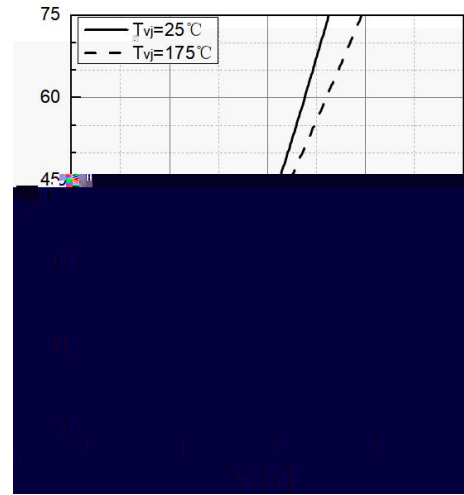

Typical performance characteristics